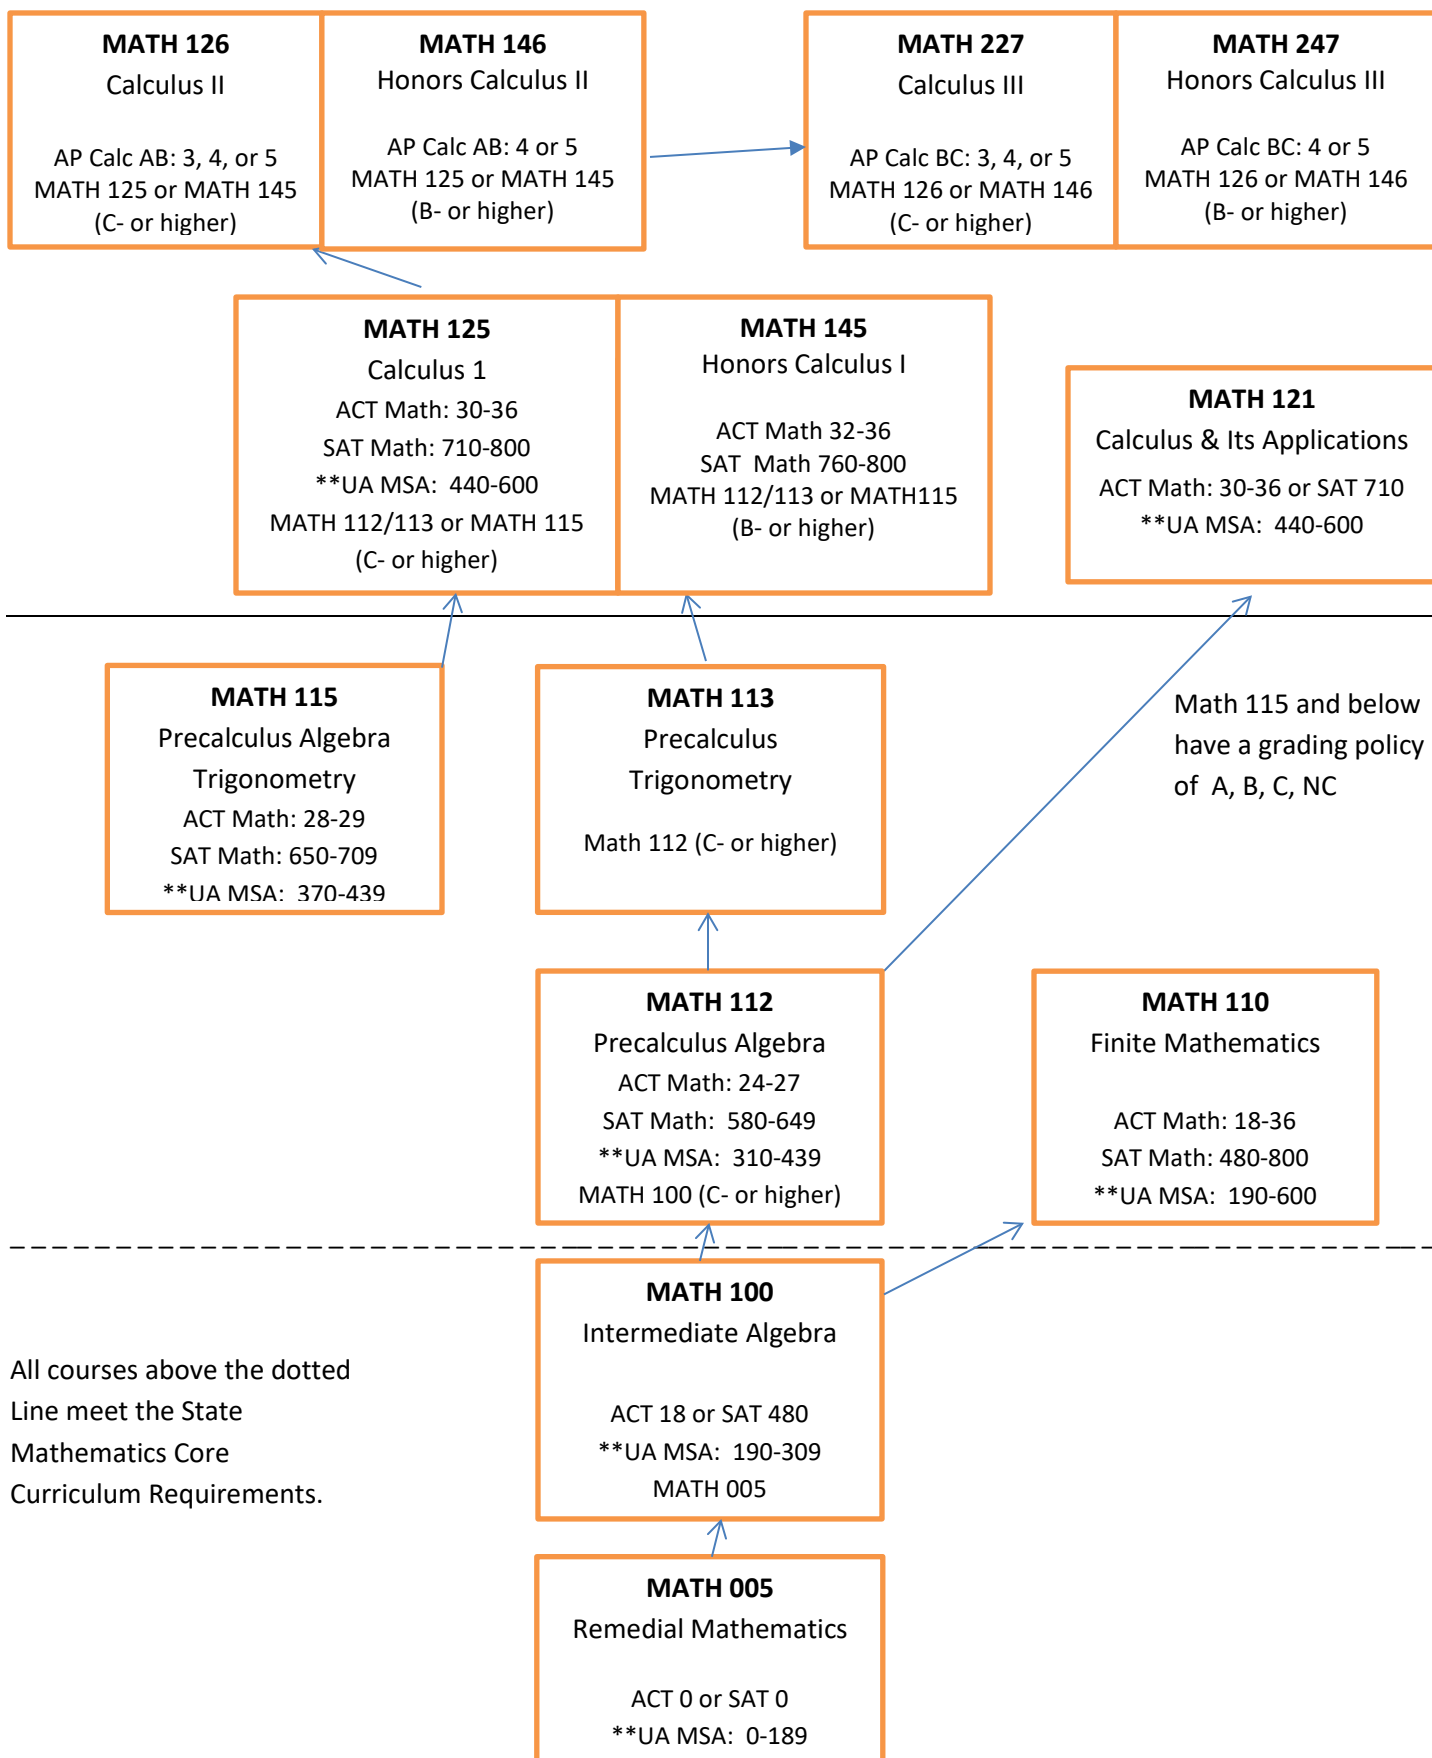

University of Alabama Introductory Math Courses

****UA MSA = University of Alabama Mathematics Skills Assessment Exam**

Minimum scores are subject to change based on annual analysis of the data

revised: 1/25/18